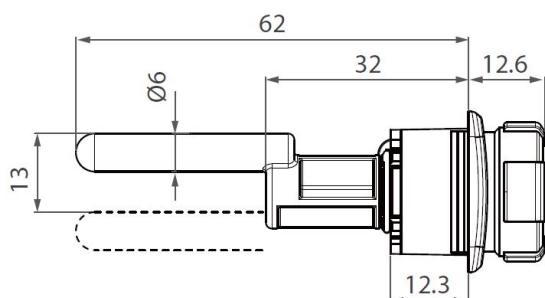

PRODUCT SHEET

Description:

Combi. Cent. Lock M224C, 4-Digit, LH, 90DG, Master Key+Code Finder (Direct), Black, 73X25X12mm, Straight Cam C/E:32mm,, Closed 9 O´Clock, Open 12 O´Clock, Pre-coded 0000, Changing, Code by Switching Button from A To B & Back, MK Code 201,, Cylinder Centre to Edge of Lock Body: 12mm., Lockingbar 1018 Can be Used

Item number:

14.08.258-9

| Units | Box | Carton | HS Code | Barcode |
|-------|-----|--------|------------|---|
| Pcs. | 10 | 100 | 8301300000 |  5704866475495 |

SISO A/S

Mileparken 11
DK-2740 Skovlunde
Denmark
VAT: DK 24786013