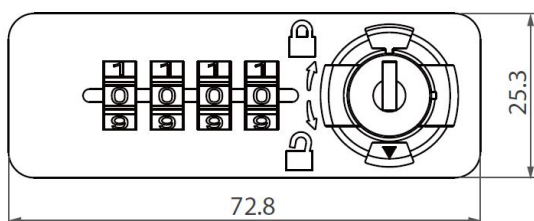

PRODUCT SHEET

Description:

Combi. Cent. Lock M224C, 4-Digit, LH, 90DG, Master Key+Code Finder (Direct), Black, 73X25X12mm, Straight Cam C/E:32mm,, Closed 9 O´Clock, Open 12 O´Clock, Pre-coded 0000, Changing, Code by Switching Button from A To B & Back, MK Code 201,, Cylinder Centre to Edge of Lock Body: 12mm., Lockingbar 1018 Can be Used

Item number:

14.08.258-9

| Units | Box | Carton | HS Code | Barcode |
|-------|-----|--------|------------|---|
| Pcs. | 10 | 100 | 8301300000 |  5704866475495 |

SISO A/S

Mileparken 11
DK-2740 Skovlunde
Denmark
VAT: DK 24786013